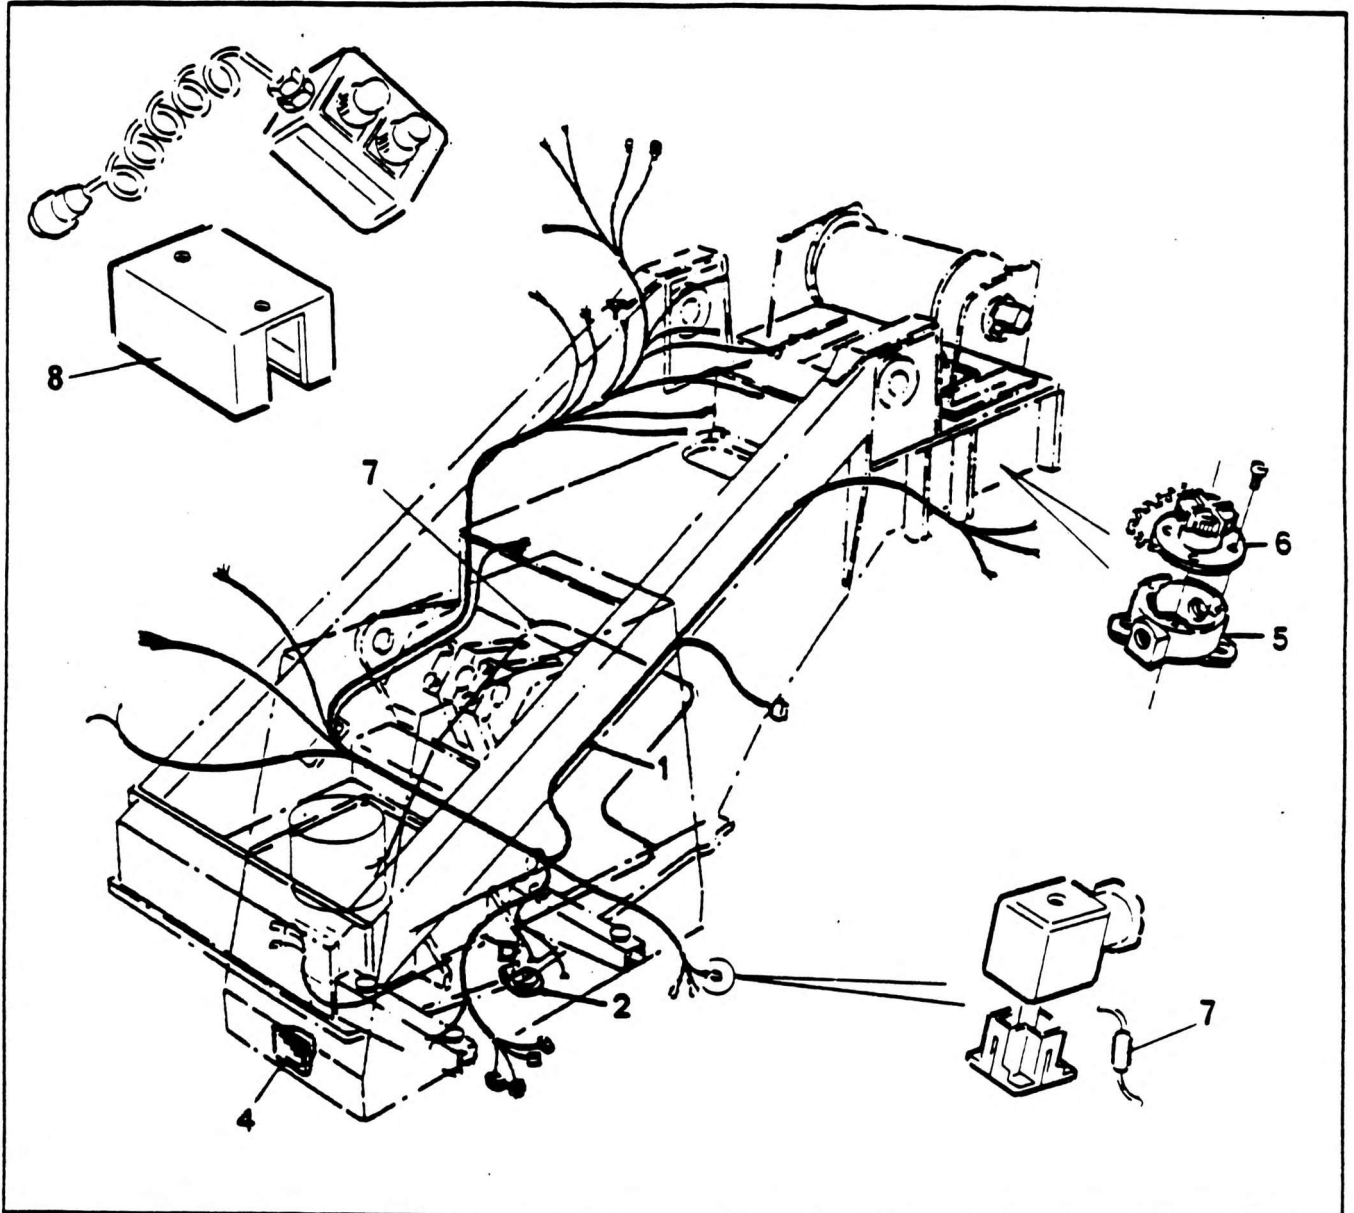

ELECTRICAL ASSEMBLY SUPER

NO.	PART NO.	QTY.	DESCRIPTION	NO.	PART NO.	QTY.	DESCRIPTION
1	6-512-990292	1	Harness Super				
2	102682	1	Horn				
4 +	8790395	1	Headlamp/Sidelamp				
5	8790335	1	Socket 3 Pole				
6	8790336	1	Back Box				
- +	8790333	1	Remote Control Assy - Counterweight Removal				
7	8940483	1	Diode - Armrest Lockout Solenoid Plug Positive End of Diode to Wire 707				
8	6-176-990045	1	Box Remote Ballast Switch				